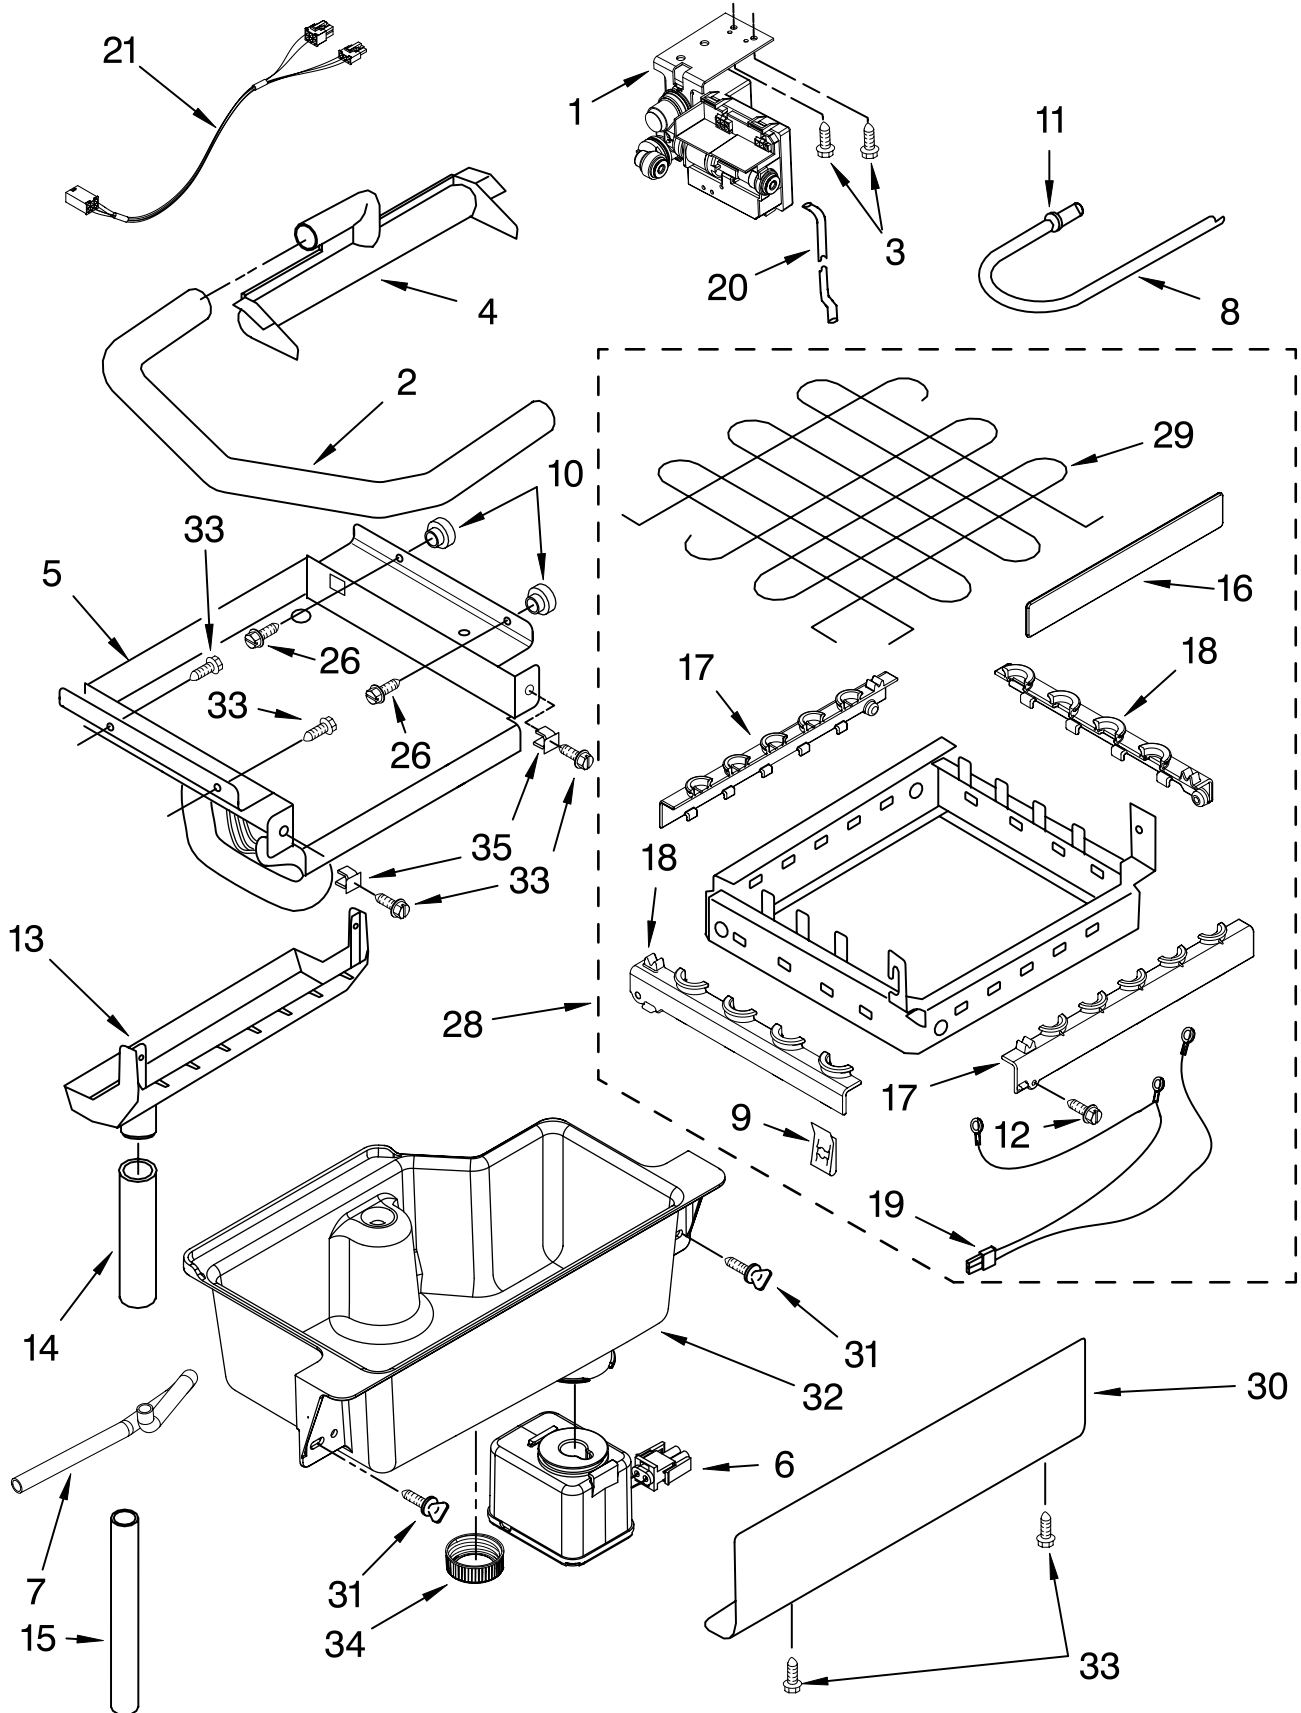

EVAPORATOR, ICE CUTTER GRID AND WATER PARTS

For Models: KUI15PRTS2
(Stainless-Pump Model)

FOR ORDERING INFORMATION REFER TO PARTS PRICE LIST

EVAPORATOR, ICE CUTTER GRID AND WATER PARTS

For Models: KUIC15PRTS2

(Stainless-Pump Model)

Illus. No.	Part No.	DESCRIPTION
1	W10217917	Valve, Complete Water
2	2217286	Tube, Plastic
3	488208	Screw
4	2185523	Dispenser, Water
5	2217269	Evaporator
6	2313705	Pump Reservoir Drain
7	2313851	Tube, Reservoir Pump
8	2172593	Tube, Water Fill
9	488660	Nut, Speed
10	836667	Spacer
11	2208539	Fastener, Pushnut
12	489443	Screw
13	2185625	Reservoir, Water Slide
14	2185626	Tube
15	2313890	Hose, Overflow
16	2313604	Guide-Ice Grid
17	2313603	Bracket, Front and Rear
18	2313602	Bracket, Side Left and Right
19	2185681	Harness, Grid
20	W10136146	Tube
21	2310169	Wire Assembly Valve
26	3400886	Screw 8-18 x 1 1/4
28	2313637	Grid Assembly (Complete)
29	2174754	Wire, Grid Cutter
30	2185570	Cover, Grid
31	8281228	Thumbscrew
32	2324334	Reservoir, Water
33	3400884	Screw 8-18 x 5/8
34	2185696	Cap, Drain
35	3400909	Nut, Push-In

FOR ORDERING INFORMATION REFER TO PARTS PRICE LIST